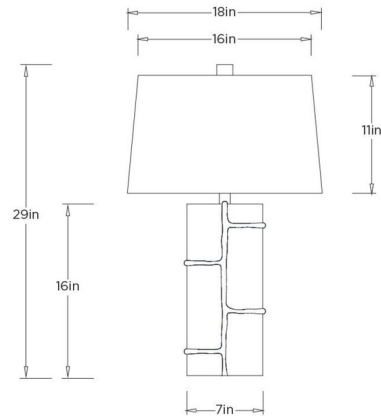

### Specifications

COLOR . . . . . White  
 BODY FINISH . . . . . Antiqued Aluminum  
 WATTAGE . . . . . 27W  
 DIMMER . . . . . Included  
 DIMENSIONS . . . . . 18"W x 29"H  
 BULB NOT INCLUDED . . . . . 1 x A19 3-Way/Medium (E26)/27W/120V LED

### Technical Information

PRODUCT DIMENSIONS . . . . . Clear Cord: 120"

CLICK TO VIEW PRODUCT

Notes: