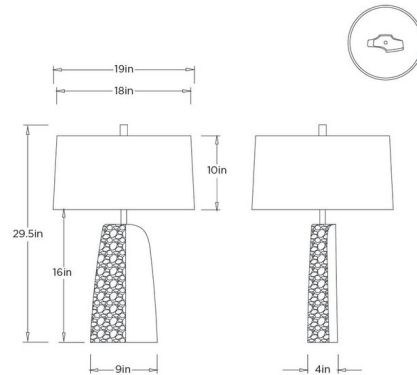

By Arteriors Home

Description

The Scopello Table Lamp is defined by its bold, asymmetrical silhouette, crafted from antiqued cast aluminum with a striking interplay of texture and form. One side showcases a richly textured, hand-worked surface, while the other remains smooth and understated, creating a captivating contrast that highlights its sculptural character. Architectural and artful, this statement table lamp brings visual weight, tactile depth, and sophisticated presence to living spaces and curated interiors. Three-way rotary switch is located on the lamp socket.

Shown in antiqued aluminum / white

Specifications

COLOR White
BODY FINISH Antiqued Aluminum
WATTAGE 27W
DIMMER Included
DIMENSIONS 19"W x 29.5"H
BULB NOT INCLUDED 1 x A19 3-Way/Medium (E26)/27W/120V LED

Technical Information

PRODUCT DIMENSIONS Clear Cord: 120"

CLICK TO VIEW PRODUCT

Notes: