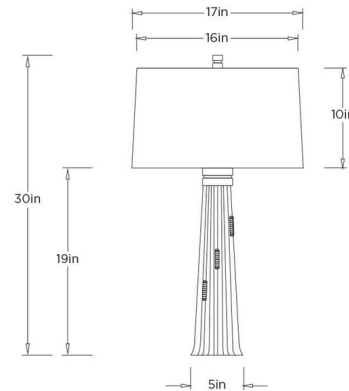

Description

The Follies Table Lamp showcases cascading strands of ivory silk that create a soft, flowing silhouette rich in movement and texture. Its elongated form adds a sense of rhythm and dimension, while the delicate silk catches and diffuses light with understated elegance. Fashion-forward yet timeless, this striking table lamp brings graceful texture, warmth, and subtle drama to living spaces, bedrooms, and sophisticated interiors. Three-way switch is located on the lamp socket.

Shown in english bronze / ivory

Specifications

COLOR Ivory
BODY FINISH English Bronze
WATTAGE 9W
DIMMER Included
DIMENSIONS 17"W x 30"H
BULB NOT INCLUDED 1 x A19 3-Way/Medium (E26)/9W/120V LED

Technical Information

PRODUCT DIMENSIONS Taupe Cord: 96"

CLICK TO VIEW PRODUCT

Notes: