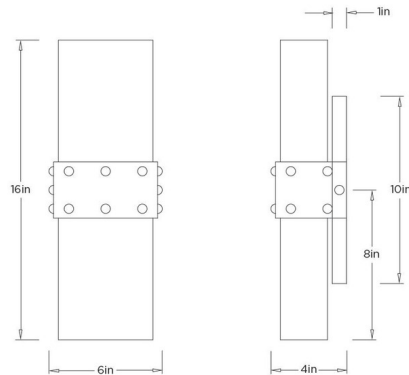

Shown in blackened iron / ivory

Specifications

COLOR Ivory
BODY FINISH Blackened Iron
WATTAGE 50W
DIMMER N/A
DIMENSIONS 6"W x 16"H x 4"D
BULB NOT INCLUDED 2 x B10/Candelabra (E12)/25W/120V LED

CLICK TO VIEW PRODUCT