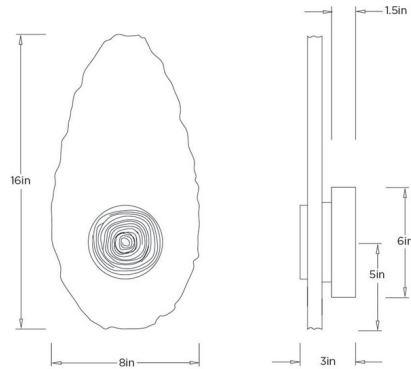

CLICK TO VIEW PRODUCT

Notes: