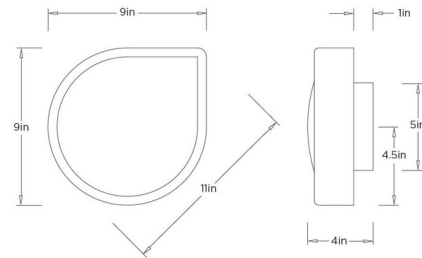

Shown in english bronze / champagne

Specifications

COLOR Champagne
BODY FINISH English Bronze
WATTAGE 17W
DIMMER Standard 120V
DIMENSIONS 9"W x 11"H x 4"D
INTEGRATED LED MODULE 1 x LED/17W/120V LED

Technical Information