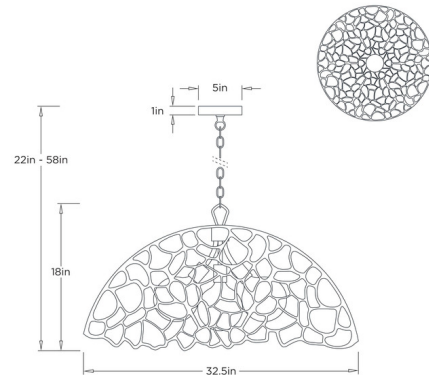

Description

The Lotus Pendant blossoms into an intricate openwork dome, inspired by the organic beauty and quiet rhythm of nature. Expertly cast in aluminum, its airy skeletal frame creates a captivating interplay of light and shadow while showcasing a warm, vintage-inspired luster. Delicate yet substantial, this sculptural pendant brings refined elegance and natural sophistication to dining rooms, kitchens, and intimate living spaces.

Specifications

COLOR N/A
BODY FINISH Antique Brass
WATTAGE 21W
DIMMER Standard 120V
DIMENSIONS 33"W x 22"H
BULB NOT INCLUDED 3 x G40/Medium (E26)/7W/120V LED

Technical Information

PRODUCT DIMENSIONS Adjustable Chain Length: 36"

Notes:

Shown in antique brass

CLICK TO VIEW PRODUCT