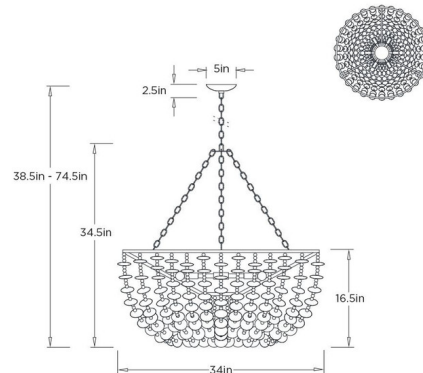

Shown in bronze

CLICK TO VIEW PRODUCT

Notes: