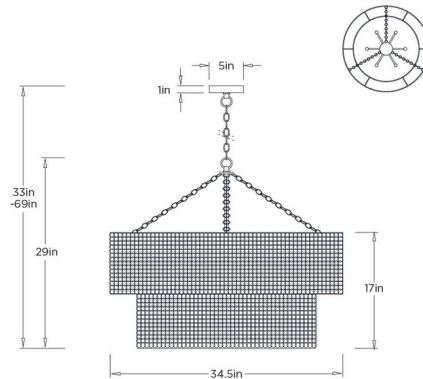

### Description

The Hecche Chandelier draws inspiration from the rhythmic visual patterns of Optical Art. Defined by a round, tiered drum silhouette, it is wrapped in a layered bronze iron chainmail overlay that adds texture and depth. Bold and sculptural, it creates a commanding focal point in living rooms, dining areas, or entryways.

### Specifications

COLOR . . . . . Carbon  
BODY FINISH . . . . . Bronze  
WATTAGE . . . . . 42W  
DIMMER . . . . . Standard 120V  
DIMENSIONS . . . . . 34.5"W x 29"H  
BULB NOT INCLUDED . . . . . 6 x B10/Candelabra (E12)/7W/120V LED

### Technical Information

PRODUCT DIMENSIONS . . . . . Adjustable Chain Length: 36"

Shown in bronze / carbon

CLICK TO VIEW PRODUCT

Notes: