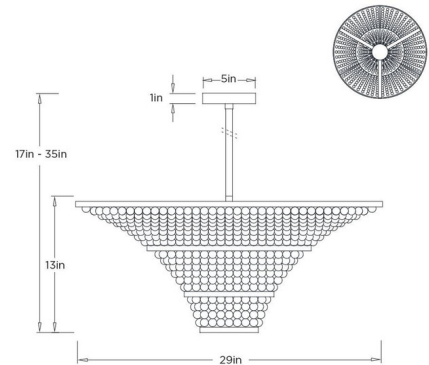

### Specifications

COLOR . . . . . Bronze  
BODY FINISH . . . . . N/A  
WATTAGE . . . . . 28W  
DIMMER . . . . . Standard 120V  
DIMENSIONS . . . . . 29"W x 13"H  
BULB NOT INCLUDED . . . . . 4 x B10/Candelabra (E12)/7W/120V LED

### Technical Information

PRODUCT DIMENSIONS . . . . . Downrods: One 3", One 6" and Two 12" Included

Shown in bronze

CLICK TO VIEW PRODUCT

Notes: