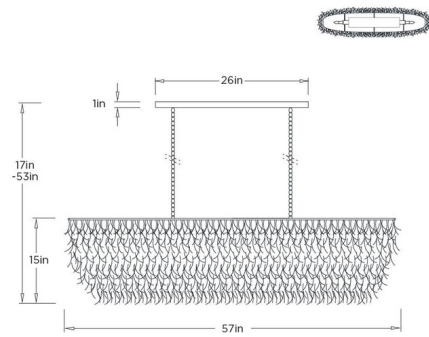

CLICK TO VIEW PRODUCT

Notes: