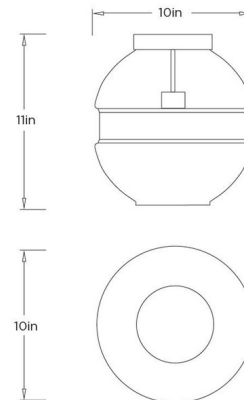

Shown in antique brass / clear

Specifications

COLOR	Clear
BODY FINISH	Antique Brass
WATTAGE	9W
DIMMER	Standard 120V
DIMENSIONS	11"W x 11"H
BULB NOT INCLUDED	1 x Edison ST-Shape/Medium (E26)/9W/120V LED
OTHER BULB OPTIONS	A19/Medium (E26)/9W/120V LED