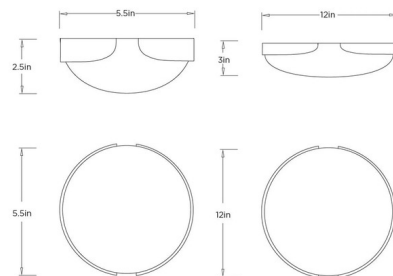

CLICK TO VIEW PRODUCT

Notes: