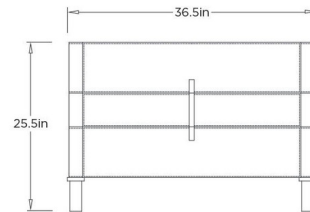

Lightology

lightology.com
866-954-4489
07-10-26

Project: _____

Company: _____

Location: _____ Fixture Type: _____

SPEC #: **AHM1570660**

Approved On: _____ Approved By: _____

Hestia Side Table

By Arteriors Home

Description

The Hestia Side Table showcases quiet sophistication through its dove leather wrapped body and clean architectural silhouette. Rich in texture and defined by meticulous craftsmanship, it creates a refined visual statement while seamlessly complementing modern interiors. Elegant and versatile, it lends an effortless sense of luxury to any living space. Three drawers for storing whatever you want. Note: This piece is made with genuine leather. The variations in color are a natural characteristic of leather and may increase over time, adding to the individuality of your item. Please keep this away from prolonged intense sunlight, heat and humidity

Shown in smoke / dove gray leather

Specifications

COLOR	Dove Gray Leather
BODY FINISH	Smoke
WATTAGE	N/A
DIMMER	N/A
DIMENSIONS	36.5"W x 25.5"H x 19.5"D
BULB	N/A

CLICK TO VIEW PRODUCT

Notes: