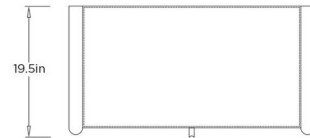

Lightology

lightology.com
866-954-4489
07-10-26

Project: _____

Company: _____

Location: _____ Fixture Type: _____

SPEC #: **AHM1570660**

Approved On: _____ Approved By: _____

Hestia Side Table

By Arteriors Home

Description

The Hestia Side Table showcases quiet sophistication through its dove leather wrapped body and clean architectural silhouette. Rich in texture and defined by meticulous craftsmanship, it creates a refined visual statement while seamlessly complementing modern interiors. Elegant and versatile, it lends an effortless sense of luxury to any living space. Three drawers for storing whatever you want. Note: This piece is made with genuine leather. The variations in color are a natural characteristic of leather and may increase over time, adding to the individuality of your item. Please keep this away from prolonged intense sunlight, heat and humidity

Shown in smoke / dove gray leather

Specifications

COLOR	Dove Gray Leather
BODY FINISH	Smoke
WATTAGE	N/A
DIMMER	N/A
DIMENSIONS	36.5"W x 25.5"H x 19.5"D
BULB	N/A

CLICK TO VIEW PRODUCT

Notes: