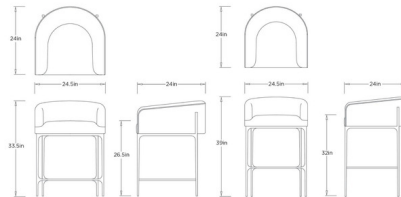

### Specifications

COLOR	Oxford White
BODY FINISH	Blackened Iron
WATTAGE	N/A
DIMMER	N/A
DIMENSIONS	24.5"W x 33.5"H x 24"D
BULB	N/A

CLICK TO VIEW PRODUCT

Notes: