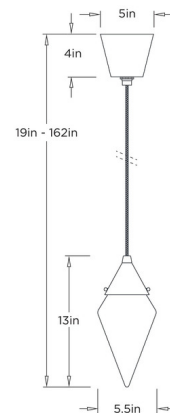

CLICK TO VIEW PRODUCT

Notes: