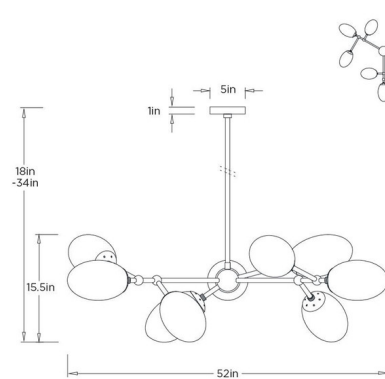

### Specifications

COLOR	N/A
BODY FINISH	English Bronze
WATTAGE	63W
DIMMER	Standard 120V
DIMENSIONS	52"W x 15.5"H
BULB NOT INCLUDED	9 x B10/Candelabra (E12)/7W/120V LED

### Technical Information

PRODUCT DIMENSIONS . . . . . Downrods: One 4", One 6" and Two 12" Included

Shown in english bronze

CLICK TO VIEW PRODUCT

Notes: