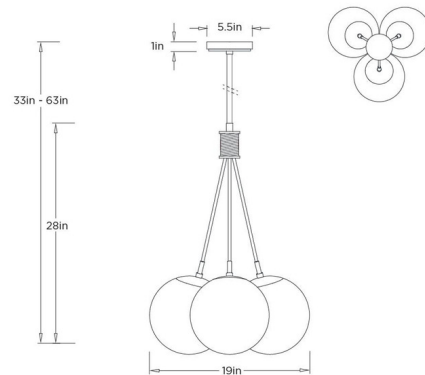

### Specifications

COLOR . . . . . Frosted  
BODY FINISH . . . . . Heritage Brass  
WATTAGE . . . . . 21W  
DIMMER . . . . . Standard 120V  
DIMENSIONS . . . . . 19"W x 33"H  
BULB NOT INCLUDED . . . . . 3 x A19/Medium (E26)/7W/120V LED

### Technical Information

PRODUCT DIMENSIONS . . . . . Downrods: One 4", One 6" and Two 12" Included

Shown in heritage brass / frosted

CLICK TO VIEW PRODUCT

Notes: