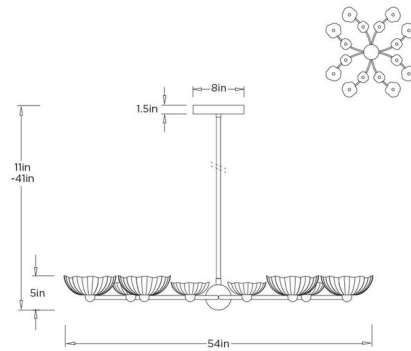

Shown in antique brass / frosted

CLICK TO VIEW PRODUCT

Notes: