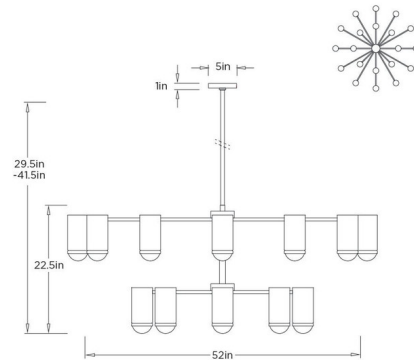

Shown in antique brass / white

Specifications

COLOR White
BODY FINISH Antique Brass
WATTAGE 180W
DIMMER Standard 120V
DIMENSIONS 52"W x 30"H
BULB NOT INCLUDED 20 x B10/Candelabra (E12)/9W/120V LED

Technical Information

PRODUCT DIMENSIONS Downrods: One 6" and One 12" Included

CLICK TO VIEW PRODUCT

Notes: