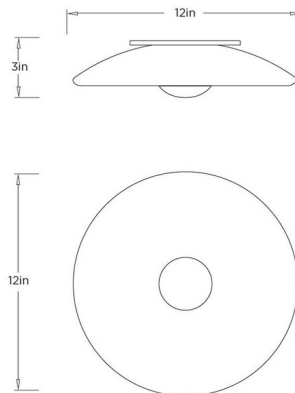

Shown in antique brass / alabaster