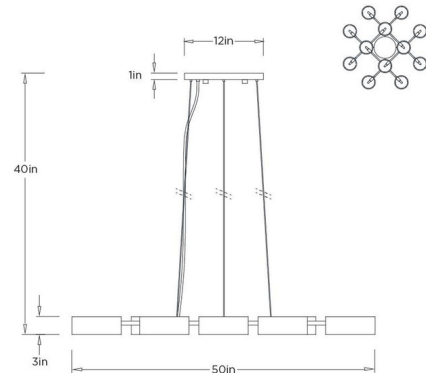

By Arteriors Home

Description

The Wright Grid Chandelier reinterprets midcentury geometry with a contemporary sensibility. Crafted from antique brass-finished iron, its structured grid design is accented by luminous white onyx diffusers that soften and diffuse light beautifully. Layered circular forms and a balanced composition create a sense of depth and visual rhythm, while the warm metallic finish enhances its inviting glow. Architectural yet elegant, this statement chandelier brings sophistication and striking presence to dining rooms, living areas, and grand interiors.

Shown in antique brass / white onyx

Specifications

COLOR White Onyx
BODY FINISH Antique Brass
WATTAGE 108W
DIMMER Standard 120V
DIMENSIONS 50"W x 40"H x 48"D
BULB NOT INCLUDED 12 x B10/Candelabra (E12)/9W/120V LED

Technical Information

PRODUCT DIMENSIONS Fixed Length: 40"

CLICK TO VIEW PRODUCT

Notes: