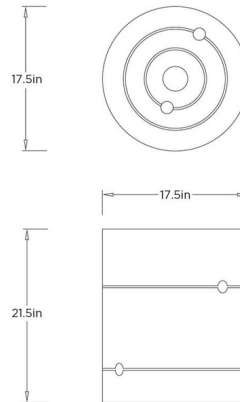

Shown in brass / night sky

Specifications

COLOR	Night Sky
BODY FINISH	Brass
WATTAGE	N/A
DIMMER	N/A
DIMENSIONS	17.5"W x 21"H
BULB	N/A

CLICK TO VIEW PRODUCT

Notes: