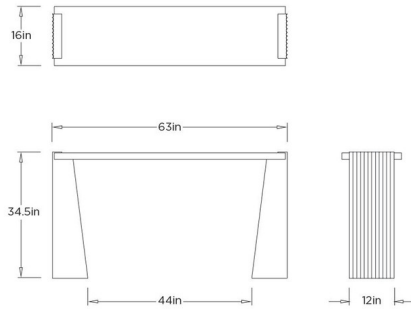

Shown in white marble

Specifications

COLOR	White Marble
BODY FINISH	N/A
WATTAGE	N/A
DIMMER	N/A
DIMENSIONS	63"W x 34.5"H x 16"D
BULB	N/A

CLICK TO VIEW PRODUCT

Notes: