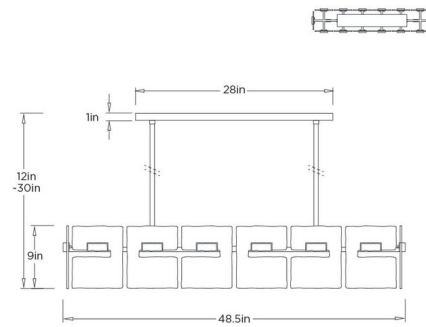

Shown in english bronze

Specifications

COLOR	N/A
BODY FINISH	English Bronze
WATTAGE	54W
DIMMER	Standard 120V
DIMENSIONS	48.5"L x 9"W x 9"H
BULB NOT INCLUDED	6 x B10/Candelabra (E12)/9W/120V LED

Technical Information

PRODUCT DIMENSIONS Downrods: Two 4", Two 6" and Four 12" Included

CLICK TO VIEW PRODUCT

Notes: