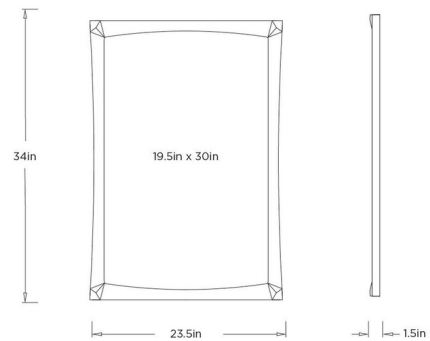

### Description

The Vienna Wall Mirror echoes the precise geometry of a faceted gemstone, featuring a sculpted frame defined by sharp, angular lines. Wrapped in deep pine-green leather, it offers a rich, tactile finish that softens its bold architectural silhouette, striking a refined balance between structural clarity and understated warmth. May be mounted horizontally or vertically. Includes hanging hardware.

### Specifications

COLOR	Mirror
BODY FINISH	Pine
WATTAGE	N/A
DIMMER	N/A
DIMENSIONS	23.5"W x 34"H x 1.5"D
BULB	N/A

CLICK TO VIEW PRODUCT

Notes: