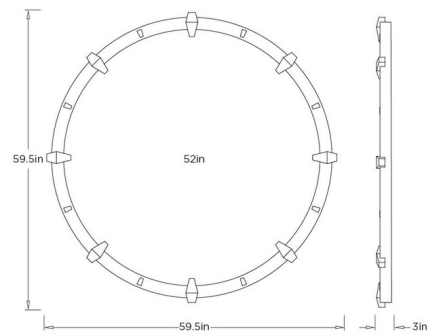

By Arteriors Home

Description

The Tempus Mirror features a frame inspired by the bezel of a watch, meticulously crafted from umber-toned mango wood. Textured brass-finished clasps and geometric inlays echo the look of watch indices, adding precision and detail to the design. The interplay between the warm, organic wood grain and the rugged metallic accents creates a refined balance of industrial character and natural warmth. Includes hanging hardware.

Shown in umber / mirror

Specifications

COLOR	Mirror
BODY FINISH	Umber
WATTAGE	N/A
DIMMER	N/A
DIMENSIONS	59.5"W x 59.5"H x 3"D
BULB	N/A

CLICK TO VIEW PRODUCT

Notes: