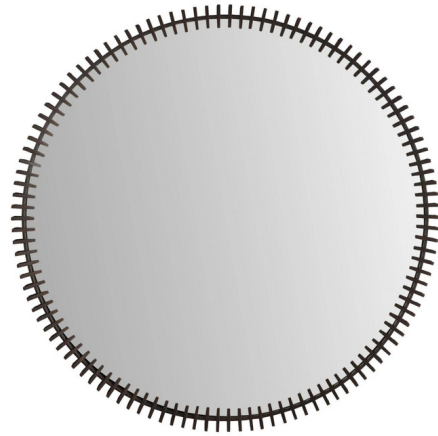

Lightology

lightology.com
866-954-4489
07-10-26

Project: _____

Company: _____

Location: _____ Fixture Type: _____

SPEC #: **AHM1570688**

Approved On: _____ Approved By: _____

Antoine Wall Mirror

By Arteriors Home

Description

The Antoine Wall Mirror showcases a distinctive bronze iron frame inspired by the precision and elegance of a classic watch dial. Characterized by finely detailed ribbing along its sides, the design echoes the tactile contours of a watch crown or bezel. This thoughtful detailing lends depth, dimension, and a refined sense of craftsmanship, making the mirror a timeless statement piece in any interior. Includes hanging hardware.

Shown in antique bronze / mirror

Specifications

| | |
|-------------|-------------------|
| COLOR | Mirror |
| BODY FINISH | Antique Bronze |
| WATTAGE | N/A |
| DIMMER | N/A |
| DIMENSIONS | 60"W x 60"H x 3"D |
| BULB | N/A |