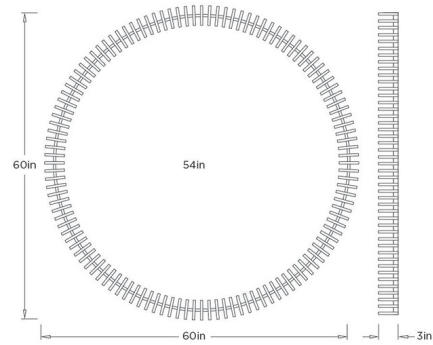

By Arteriors Home

Description

The Antoine Wall Mirror showcases a distinctive bronze iron frame inspired by the precision and elegance of a classic watch dial. Characterized by finely detailed ribbing along its sides, the design echoes the tactile contours of a watch crown or bezel. This thoughtful detailing lends depth, dimension, and a refined sense of craftsmanship, making the mirror a timeless statement piece in any interior. Includes hanging hardware.

Shown in antique bronze / mirror

Specifications

| | |
|-------------|-------------------|
| COLOR | Mirror |
| BODY FINISH | Antique Bronze |
| WATTAGE | N/A |
| DIMMER | N/A |
| DIMENSIONS | 60"W x 60"H x 3"D |
| BULB | N/A |