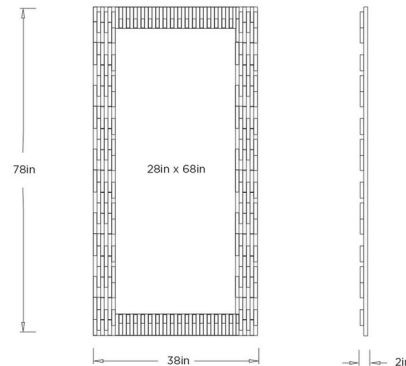

Lightology

lightology.com
866-954-4489
07-08-26

Project: _____

Company: _____

Location: _____ Fixture Type: _____

SPEC #: **AHM1570689**

Approved On: _____ Approved By: _____

Goldcrest Full Length Mirror

By Arteriors Home

Description

The Goldcrest Full Length Mirror reimagines a timeless silhouette with rich artisanal character. Expertly crafted from mango wood and finished in a soft limewash, it showcases the beauty of the natural grain alongside finely carved linear detailing. Its generous proportions and light, understated palette create an airy presence, bringing warmth, texture, and effortless elegance to any interior.

Shown in light wood / mirror

Specifications

COLOR Mirror
BODY FINISH Light Wood
WATTAGE N/A
DIMMER N/A
DIMENSIONS 38"W x 78"H x 2"D
BULB N/A

CLICK TO VIEW PRODUCT

Notes: