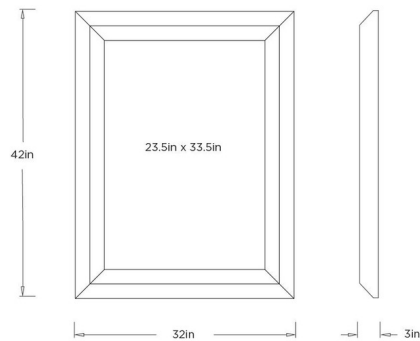

By Arteriors Home

Description

The Nerone Mirror is distinguished by a frame wrapped in authentic black hair-on-hide, celebrating the natural beauty and texture of the material. Rich in tactile appeal, the hide introduces depth, warmth, and a sense of understated luxury. Blending rugged character with refined craftsmanship, this distinctive piece brings timeless elegance and visual interest to an entryway, hallway, or living space. May be mounted horizontally or vertically. Includes hanging hardware.

Shown in black / mirror

Specifications

COLOR	Mirror
BODY FINISH	Black
WATTAGE	N/A
DIMMER	N/A
DIMENSIONS	32"W x 42"H x 3"D
BULB	N/A

CLICK TO VIEW PRODUCT

Notes: