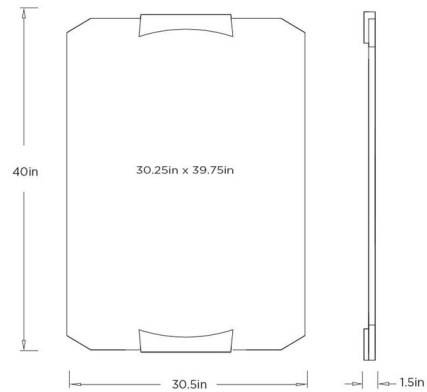

By Arteriors Home

Description

The Kris Large Rectangular Mirror combines clean geometry with a bold architectural aesthetic. Elegant clasps secure the mirror at the top and bottom, enhancing the streamlined blackened iron frame. Its raised construction creates visual depth, giving the piece a distinctive dimensional quality. Sophisticated yet versatile, this mirror brings modern refinement and understated luxury to an entryway, living room, bedroom, or hallway. May be mounted horizontally or vertically. Includes hanging hardware.

Shown in blackened iron / mirror

Specifications

COLOR	Mirror
BODY FINISH	Blackened Iron
WATTAGE	N/A
DIMMER	N/A
DIMENSIONS	30.5"W x 40"H x 1.5"D
BULB	N/A

CLICK TO VIEW PRODUCT

Notes: