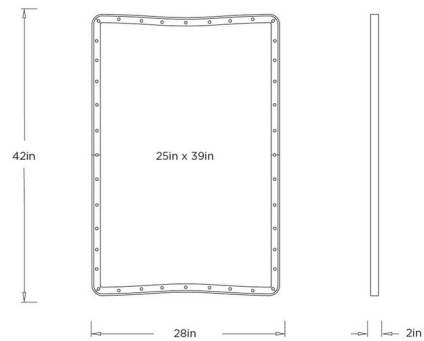

Shown in russet / mirror

Specifications

COLOR	Mirror
BODY FINISH	Russet
WATTAGE	N/A
DIMMER	N/A
DIMENSIONS	28"W x 42"H x 2"D
BULB	N/A

CLICK TO VIEW PRODUCT

Notes: