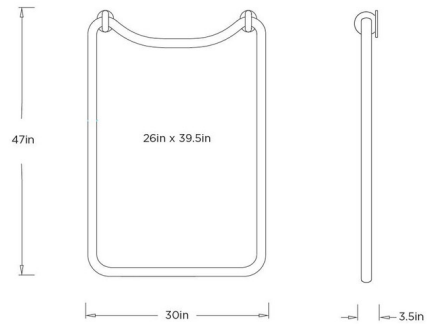

Lightology

lightology.com
866-954-4489
06-21-26

Project: _____

Company: _____

Location: _____ Fixture Type: _____

SPEC #: **AHM1570698**

Approved On: _____ Approved By: _____

Paloma Wall Mirror By Arteriors Home

Description

The Paloma Mirror is defined by its softly rounded silhouette and thoughtfully exposed cast brass hardware. These distinctive details introduce subtle structure and visual intrigue, elevating its clean, understated design. Balancing form and function, the Paloma brings a sense of quiet sophistication and timeless character to any space. Includes hanging hardware.

Shown in bronze / mirror

Specifications

COLOR	Mirror
BODY FINISH	Bronze
WATTAGE	N/A
DIMMER	N/A
DIMENSIONS	30"W x 47"H x 3.5"D
BULB	N/A

CLICK TO VIEW PRODUCT

Notes: