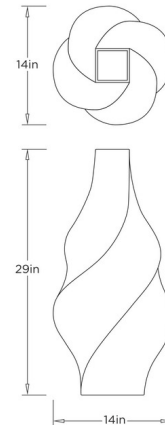

Lightology

lightology.com
866-954-4489
06-21-26

Project: _____

Company: _____

Location: _____ Fixture Type: _____

SPEC #: **AHM1570700**

Approved On: _____ Approved By: _____

Scylla Vase

By Arteriors Home

Description

The Scylla Vase is defined by its dynamic twisted form, creating a striking architectural silhouette with a sense of effortless movement. Crafted from matte white ceramic, its sculptural profile conveys a quiet rotational energy that feels both contemporary and sophisticated. The soft, velvety finish accentuates every curve and contour, enhancing its fluid design while lending a subtle elegance to any interior. Bold yet understated, the Scylla Vase serves as a captivating decorative accent in both modern and minimalist spaces.

Shown in matte white

Specifications

| | |
|-------------|--------------------|
| COLOR | N/A |
| BODY FINISH | Matte White |
| WATTAGE | N/A |
| DIMMER | N/A |
| DIMENSIONS | 14"W x 29"H x 14"D |
| BULB | N/A |