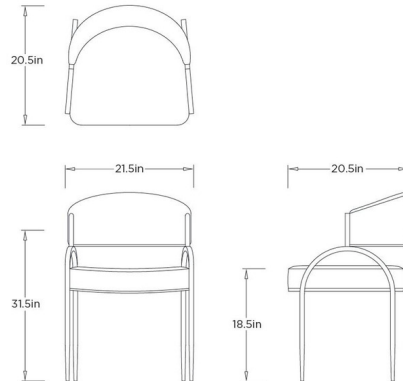

### Specifications

COLOR	Pine
BODY FINISH	Natural Iron
WATTAGE	N/A
DIMMER	N/A
DIMENSIONS	21.5"W x 31.5"H x 20.5"D
BULB	N/A

CLICK TO VIEW PRODUCT

Notes: