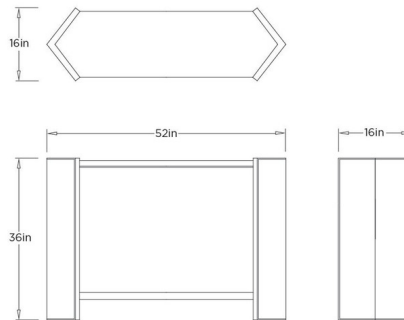

Description

The Argyle Console is a statement in modern craftsmanship, featuring a sleek black lacquer top and shelf complemented by richly figured wood panels and warm metallic detailing. Defined by its faceted form and sharply angled legs, it creates a dynamic architectural silhouette that feels both bold and refined. The harmonious contrast of materials and geometry lends a sense of tailored sophistication and contemporary drama to any space.

Shown in dark wood / black

Specifications

COLOR	Black
BODY FINISH	Dark Wood
WATTAGE	N/A
DIMMER	N/A
DIMENSIONS	52"W x 36"H x 16"D
BULB	N/A

CLICK TO VIEW PRODUCT

Notes: