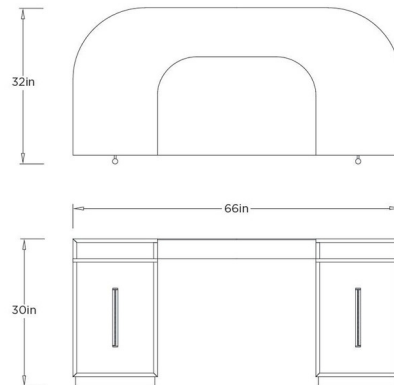

Shown in antique brass / ebony

Specifications

COLOR	Ebony
BODY FINISH	Antique Brass
WATTAGE	N/A
DIMMER	N/A
DIMENSIONS	66"W x 30"H x 32"D
BULB	N/A

CLICK TO VIEW PRODUCT

Notes: