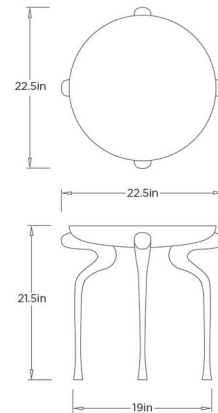

Lightology

lightology.com
866-954-4489
07-07-26

Project: _____

Company: _____

Location: _____ Fixture Type: _____

SPEC #: **AHM1570708**

Approved On: _____ Approved By: _____

Monarch End Table

By Arteriors Home

Description

The Meramec Outdoor End Table brings sculptural beauty to outdoor spaces with its organic live edge silhouette, meticulously shaped and textured by hand before casting. Crafted from durable concrete composite, it delivers the timeless character of natural stone while standing up to the elements. Use it as a standalone accent piece or pair it with the coordinating coffee table to create a layered, expansive centerpiece. Earthy yet sophisticated, it adds both function and artisanal character to any outdoor setting.

Shown in champagne bronze

Specifications

COLOR	N/A
BODY FINISH	Champagne Bronze
WATTAGE	N/A
DIMMER	N/A
DIMENSIONS	22.5"W x 21.5"H
BULB	N/A

CLICK TO VIEW PRODUCT

Notes: