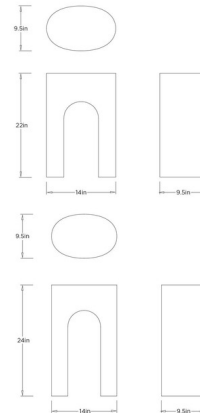

Shown in dark moss

Specifications

COLOR	N/A
BODY FINISH	Dark Moss
WATTAGE	N/A
DIMMER	N/A
DIMENSIONS	14"W x 22"H x 9.5"D
BULB	N/A

CLICK TO VIEW PRODUCT

Notes: