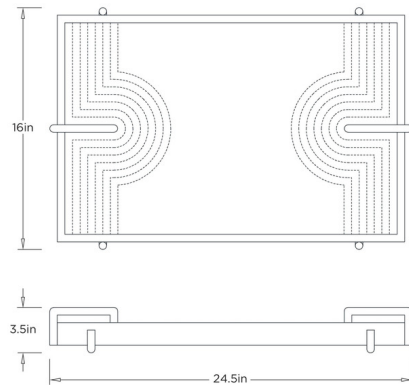

Shown in juniper leather

Specifications

COLOR	N/A
BODY FINISH	Juniper Leather
WATTAGE	N/A
DIMMER	N/A
DIMENSIONS	24.5"W x 3.5"H x 16"D
BULB	N/A

CLICK TO VIEW PRODUCT

Notes: