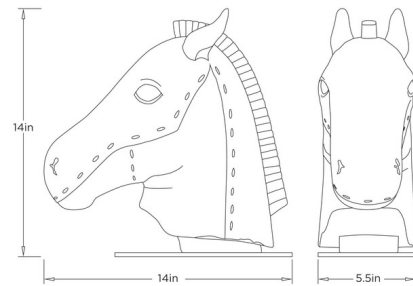

By Arteriors Home

Description

The Cavalle Sculpture celebrates the timeless elegance of the horse, capturing its noble profile with a sense of quiet strength and refined grace. Expertly crafted from riverstone composite, the piece features a smooth, subtly textured finish that enhances the flowing contours and sculptural beauty of its form. Whether displayed on a console, bookshelf, or tabletop, this sophisticated accent brings organic warmth, enduring character, and a touch of equestrian-inspired artistry to any interior.

Shown in bronze / ivory

Specifications

COLOR	Ivory
BODY FINISH	Bronze
WATTAGE	N/A
DIMMER	N/A
DIMENSIONS	14"W x 14"H x 5.5"D
BULB	N/A

CLICK TO VIEW PRODUCT

Notes: