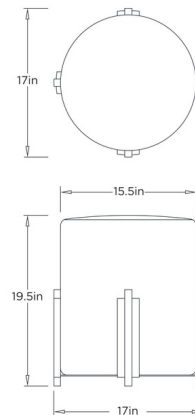

### Specifications

COLOR	N/A
BODY FINISH	Blackened Iron
WATTAGE	N/A
DIMMER	N/A
DIMENSIONS	17"W x 19.5"H
BULB	N/A

CLICK TO VIEW PRODUCT

Notes: