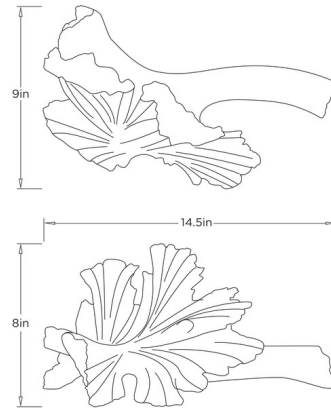

### Description

The Luca Sculpture draws inspiration from the organic beauty of the wood ear mushroom, transforming its distinctive ruffled form into a striking decorative object. Crafted from resin, the piece showcases flowing contours and intricate ridges that echo the graceful patterns found in nature. Whether displayed on a bookshelf, console, or coffee table, it brings an understated elegance and contemporary organic aesthetic to any interior, celebrating the harmony between natural form and modern design.

### Specifications

COLOR	Blue Graphite
BODY FINISH	Matte White
WATTAGE	N/A
DIMMER	N/A
DIMENSIONS	14.5"W x 8"H x 9"D
BULB	N/A

CLICK TO VIEW PRODUCT

Notes: