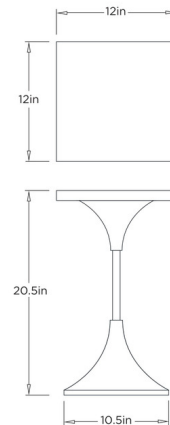

### Specifications

COLOR . . . . . Night Sky  
BODY FINISH . . . . . Distressed Brass  
WATTAGE . . . . . N/A  
DIMMER . . . . . N/A  
DIMENSIONS . . . . . 12"W x 20.5"H x 12"D  
BULB . . . . . N/A

CLICK TO VIEW PRODUCT