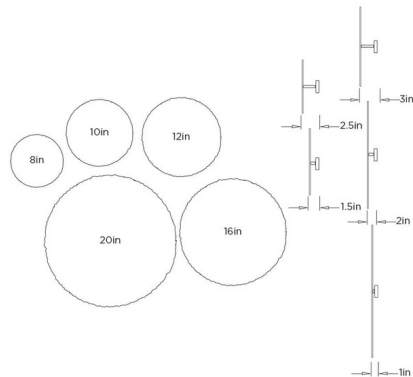

By Arteriors Home

Description

The Kensey Wall Sculptures bring sculptural artistry and industrial sophistication to the wall. Composed of five hand-cut iron discs, each piece showcases authentic raw edges that highlight the craftsmanship behind its creation. A richly layered burnt iron patina lends depth and character, with subtle tonal variations ensuring no two pieces are exactly alike. Arranged as a dynamic composition, the set creates visual rhythm and dimension, making a striking statement in contemporary interiors.

Shown in burnt iron

Specifications

COLOR	N/A
BODY FINISH	Burnt Iron
WATTAGE	N/A
DIMMER	N/A
DIMENSIONS	20"W x 20"H x 3"D
BULB	N/A

CLICK TO VIEW PRODUCT

Notes: