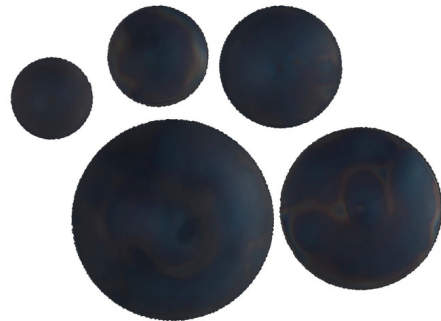

Lightology

lightology.com
866-954-4489
07-07-26

Project: _____

Company: _____

Location: _____ Fixture Type: _____

SPEC #: **AHM1570727**

Approved On: _____ Approved By: _____

Kensey Wall Sculptures Set of 5

By Arteriors Home

Description

The Kensey Wall Sculptures bring sculptural artistry and industrial sophistication to the wall. Composed of five hand-cut iron discs, each piece showcases authentic raw edges that highlight the craftsmanship behind its creation. A richly layered burnt iron patina lends depth and character, with subtle tonal variations ensuring no two pieces are exactly alike. Arranged as a dynamic composition, the set creates visual rhythm and dimension, making a striking statement in contemporary interiors.

Shown in burnt iron

Specifications

COLOR	N/A
BODY FINISH	Burnt Iron
WATTAGE	N/A
DIMMER	N/A
DIMENSIONS	20"W x 20"H x 3"D
BULB	N/A

CLICK TO VIEW PRODUCT

Notes: