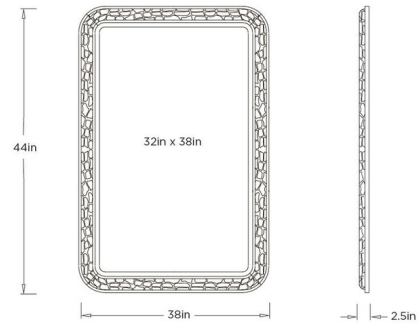

Description

The Cayman Mirror makes a striking impression with a richly textured frame inspired by the intricate patterning of crocodile skin. Crafted from iron, the sculptural border introduces depth, dimension, and tactile appeal, while the softly squared silhouette lends a sense of balance and versatility. Bold yet sophisticated, the Cayman serves as a captivating focal point, bringing distinctive texture and refined character to any interior. May be mounted horizontally or vertically. Includes hanging hardware.

Shown in bronze / mirror

Specifications

COLOR	Mirror
BODY FINISH	Bronze
WATTAGE	N/A
DIMMER	N/A
DIMENSIONS	38"W x 44"H x 2.5"D
BULB	N/A

CLICK TO VIEW PRODUCT

Notes: