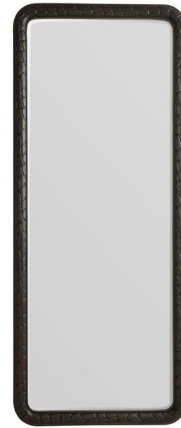

## Cayman Full Length Mirror By Arteriors Home

### Description

The Cayman Full Length Mirror makes a striking impression with a richly textured frame inspired by the intricate patterning of crocodile skin. Crafted from iron, the sculptural border introduces depth, dimension, and tactile appeal, while the softly squared silhouette lends a sense of balance and versatility. Bold yet sophisticated, the Cayman serves as a captivating focal point, bringing distinctive texture and refined character to any interior.

Shown in bronze / blue graphite