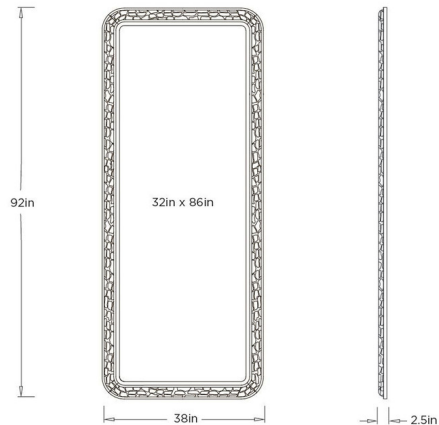

## Cayman Full Length Mirror By Arteriors Home

### Description

The Cayman Full Length Mirror makes a striking impression with a richly textured frame inspired by the intricate patterning of crocodile skin. Crafted from iron, the sculptural border introduces depth, dimension, and tactile appeal, while the softly squared silhouette lends a sense of balance and versatility. Bold yet sophisticated, the Cayman serves as a captivating focal point, bringing distinctive texture and refined character to any interior.

### Specifications

COLOR	Blue Graphite
BODY FINISH	Bronze
WATTAGE	N/A
DIMMER	N/A
DIMENSIONS	38"W x 92"H x 2.5"D
BULB	N/A

CLICK TO VIEW PRODUCT

Notes: