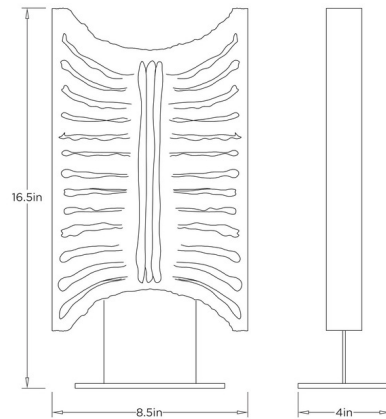

Lightology

lightology.com
866-954-4489
07-10-26

Project: _____

Company: _____

Location: _____ Fixture Type: _____

SPEC #: **AHM1570740**

Approved On: _____ Approved By: _____

Stela Object

By Arteriors Home

Description

The Stela Sculpture is a striking study in texture, form, and timeless design. Crafted from sand resin, its richly textured surface evokes the weathered character of ancient stone monuments, lending an organic sense of history and permanence. Whether displayed on a bookshelf, console, or tabletop, this sculptural accent introduces architectural depth and understated sophistication to contemporary interiors.

Shown in bronze / sand

Specifications

COLOR	Sand
BODY FINISH	Bronze
WATTAGE	N/A
DIMMER	N/A
DIMENSIONS	8.5"W x 16.5"H x 4"D
BULB	N/A

CLICK TO VIEW PRODUCT

Notes: