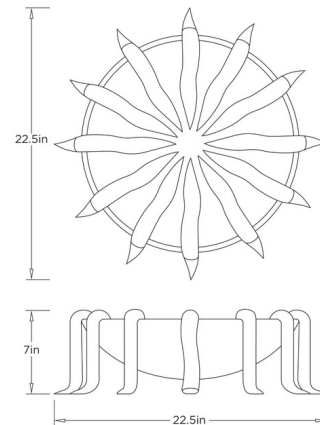

Lightology

lightology.com
866-954-4489
07-07-26

Project: _____

Company: _____

Location: _____ Fixture Type: _____

SPEC #: **AHM1570742**

Approved On: _____ Approved By: _____

Neptara Centerpiece

By Arteriors Home

Description

The Neptara Centerpiece is a sophisticated study in movement and texture, inspired by the fluid forms of oceanic life. Finished in an ice reactive porcelain glaze, its cool, crystalline surface reveals subtle tonal variations that cascade across sculptural curves, capturing the enigmatic beauty and graceful elegance of the sea.

Shown in ice

Specifications

| | |
|-------------|--------------|
| COLOR | N/A |
| BODY FINISH | Ice |
| WATTAGE | N/A |
| DIMMER | N/A |
| DIMENSIONS | 22.5"W x 7"H |
| BULB | N/A |

CLICK TO VIEW PRODUCT