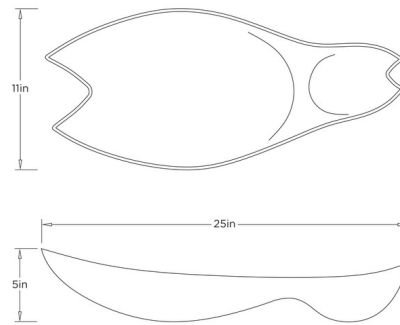

Lightology

lightology.com
866-954-4489
07-01-26

Project: _____

Company: _____

Location: _____ Fixture Type: _____

SPEC #: **AHM1570743**

Approved On: _____ Approved By: _____

Cynara Centerpiece By Arteriors Home

Description

The Cynara Centerpiece is a vibrant homage to the beauty of nature, echoing the organic, layered rhythm of a botanical form. Finished in a reactive porcelain glaze, it reveals unique tonal variations and a soft, artisanal sheen that flows across its sculptural ridges, infusing interiors with a garden-inspired sense of calm.

Shown in sage

Specifications

| | |
|-------------|-------------------|
| COLOR | Sage |
| BODY FINISH | N/A |
| WATTAGE | N/A |
| DIMMER | N/A |
| DIMENSIONS | 25"W x 5"H x 11"D |
| BULB | N/A |

CLICK TO VIEW PRODUCT